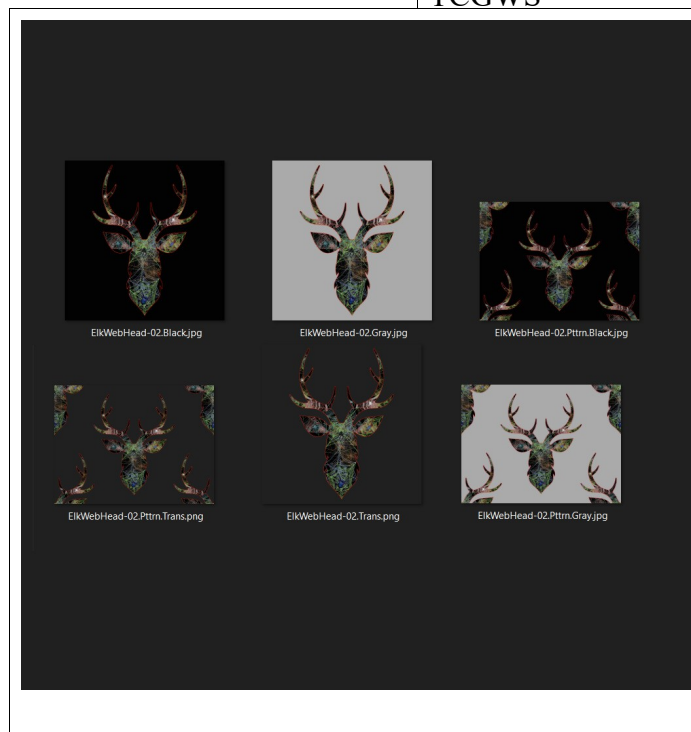

Each group has a set of backgrounds, generally a transparent, black and gray. One or more repeating pattern layouts are available. The full selections of available textures are in-world at the Milda Region location. Set-1 contains the repeating pattern with a single head in the middle and quarters in each corner.

The transparent images are best for materials that you can change the background color independently on. These are used in their full size for RL clothing at RedBubble.com, Society6.com and other sites.

The most current Terms of Sales and Service are at <http://sl.thunderchild.net>

Please do not resale these textures and patterns by themselves. They must be part of a build and not as Full Permissions. (Full Perm). Refer to the Second Life Terms of Service <https://www.lindenlab.com/legal/second-life-terms-and-conditions>

If you have any questions or comments, please contact me at any of the following.

Suggestion Drop Boxes at Milda

<http://maps.secondlife.com/secondlife/Milda/205/161/55>

Facebook page

<https://www.facebook.com/AJLeibengeist/>

IM me or email me

ajleibengeist@thunderchild.net

Thanks Again!

AJ